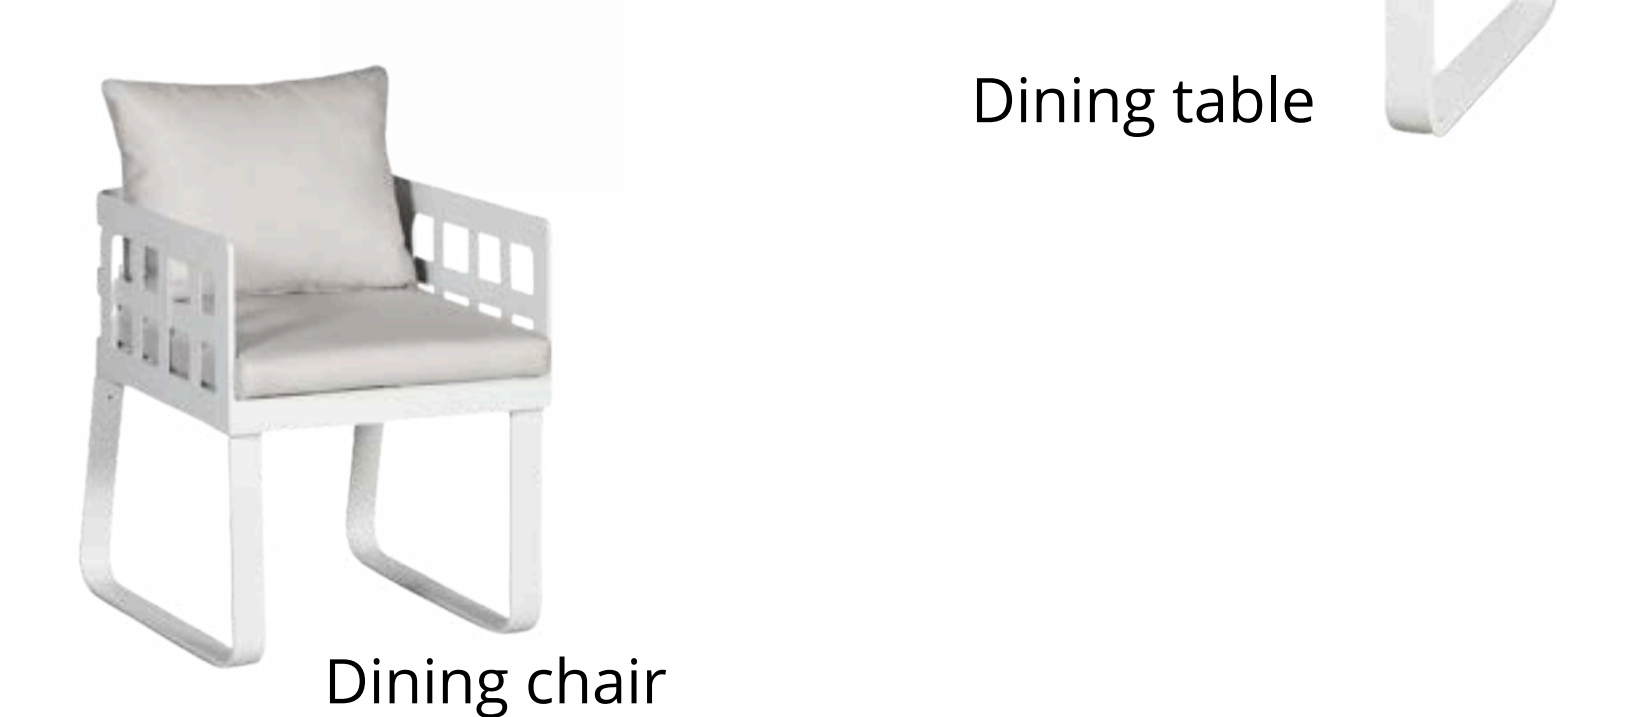

Set for six people includes:

- Three-seater sofas x 2
- Nested Coffee table (2 tables)
- Dining table x 1
- Dining chairs x 6

Terrace Set A

Armchair

Coffee table

Dining table

Dining chair

Two Seater Sofa