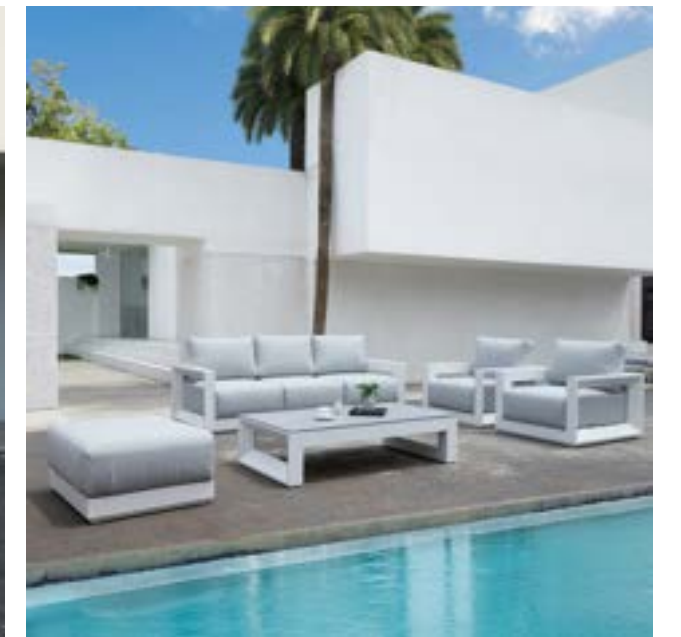

Dining table
(4 people)

Terrace Set E (Aluminium)

Available in white and grey

Set for four people includes:

Two-seater sofa x 1
Armchairs x 2
Coffee table

Set for six people includes:

Corner sofa
Coffee table x 1
Side table x 1
Dining table x 1
Dining chairs x 6