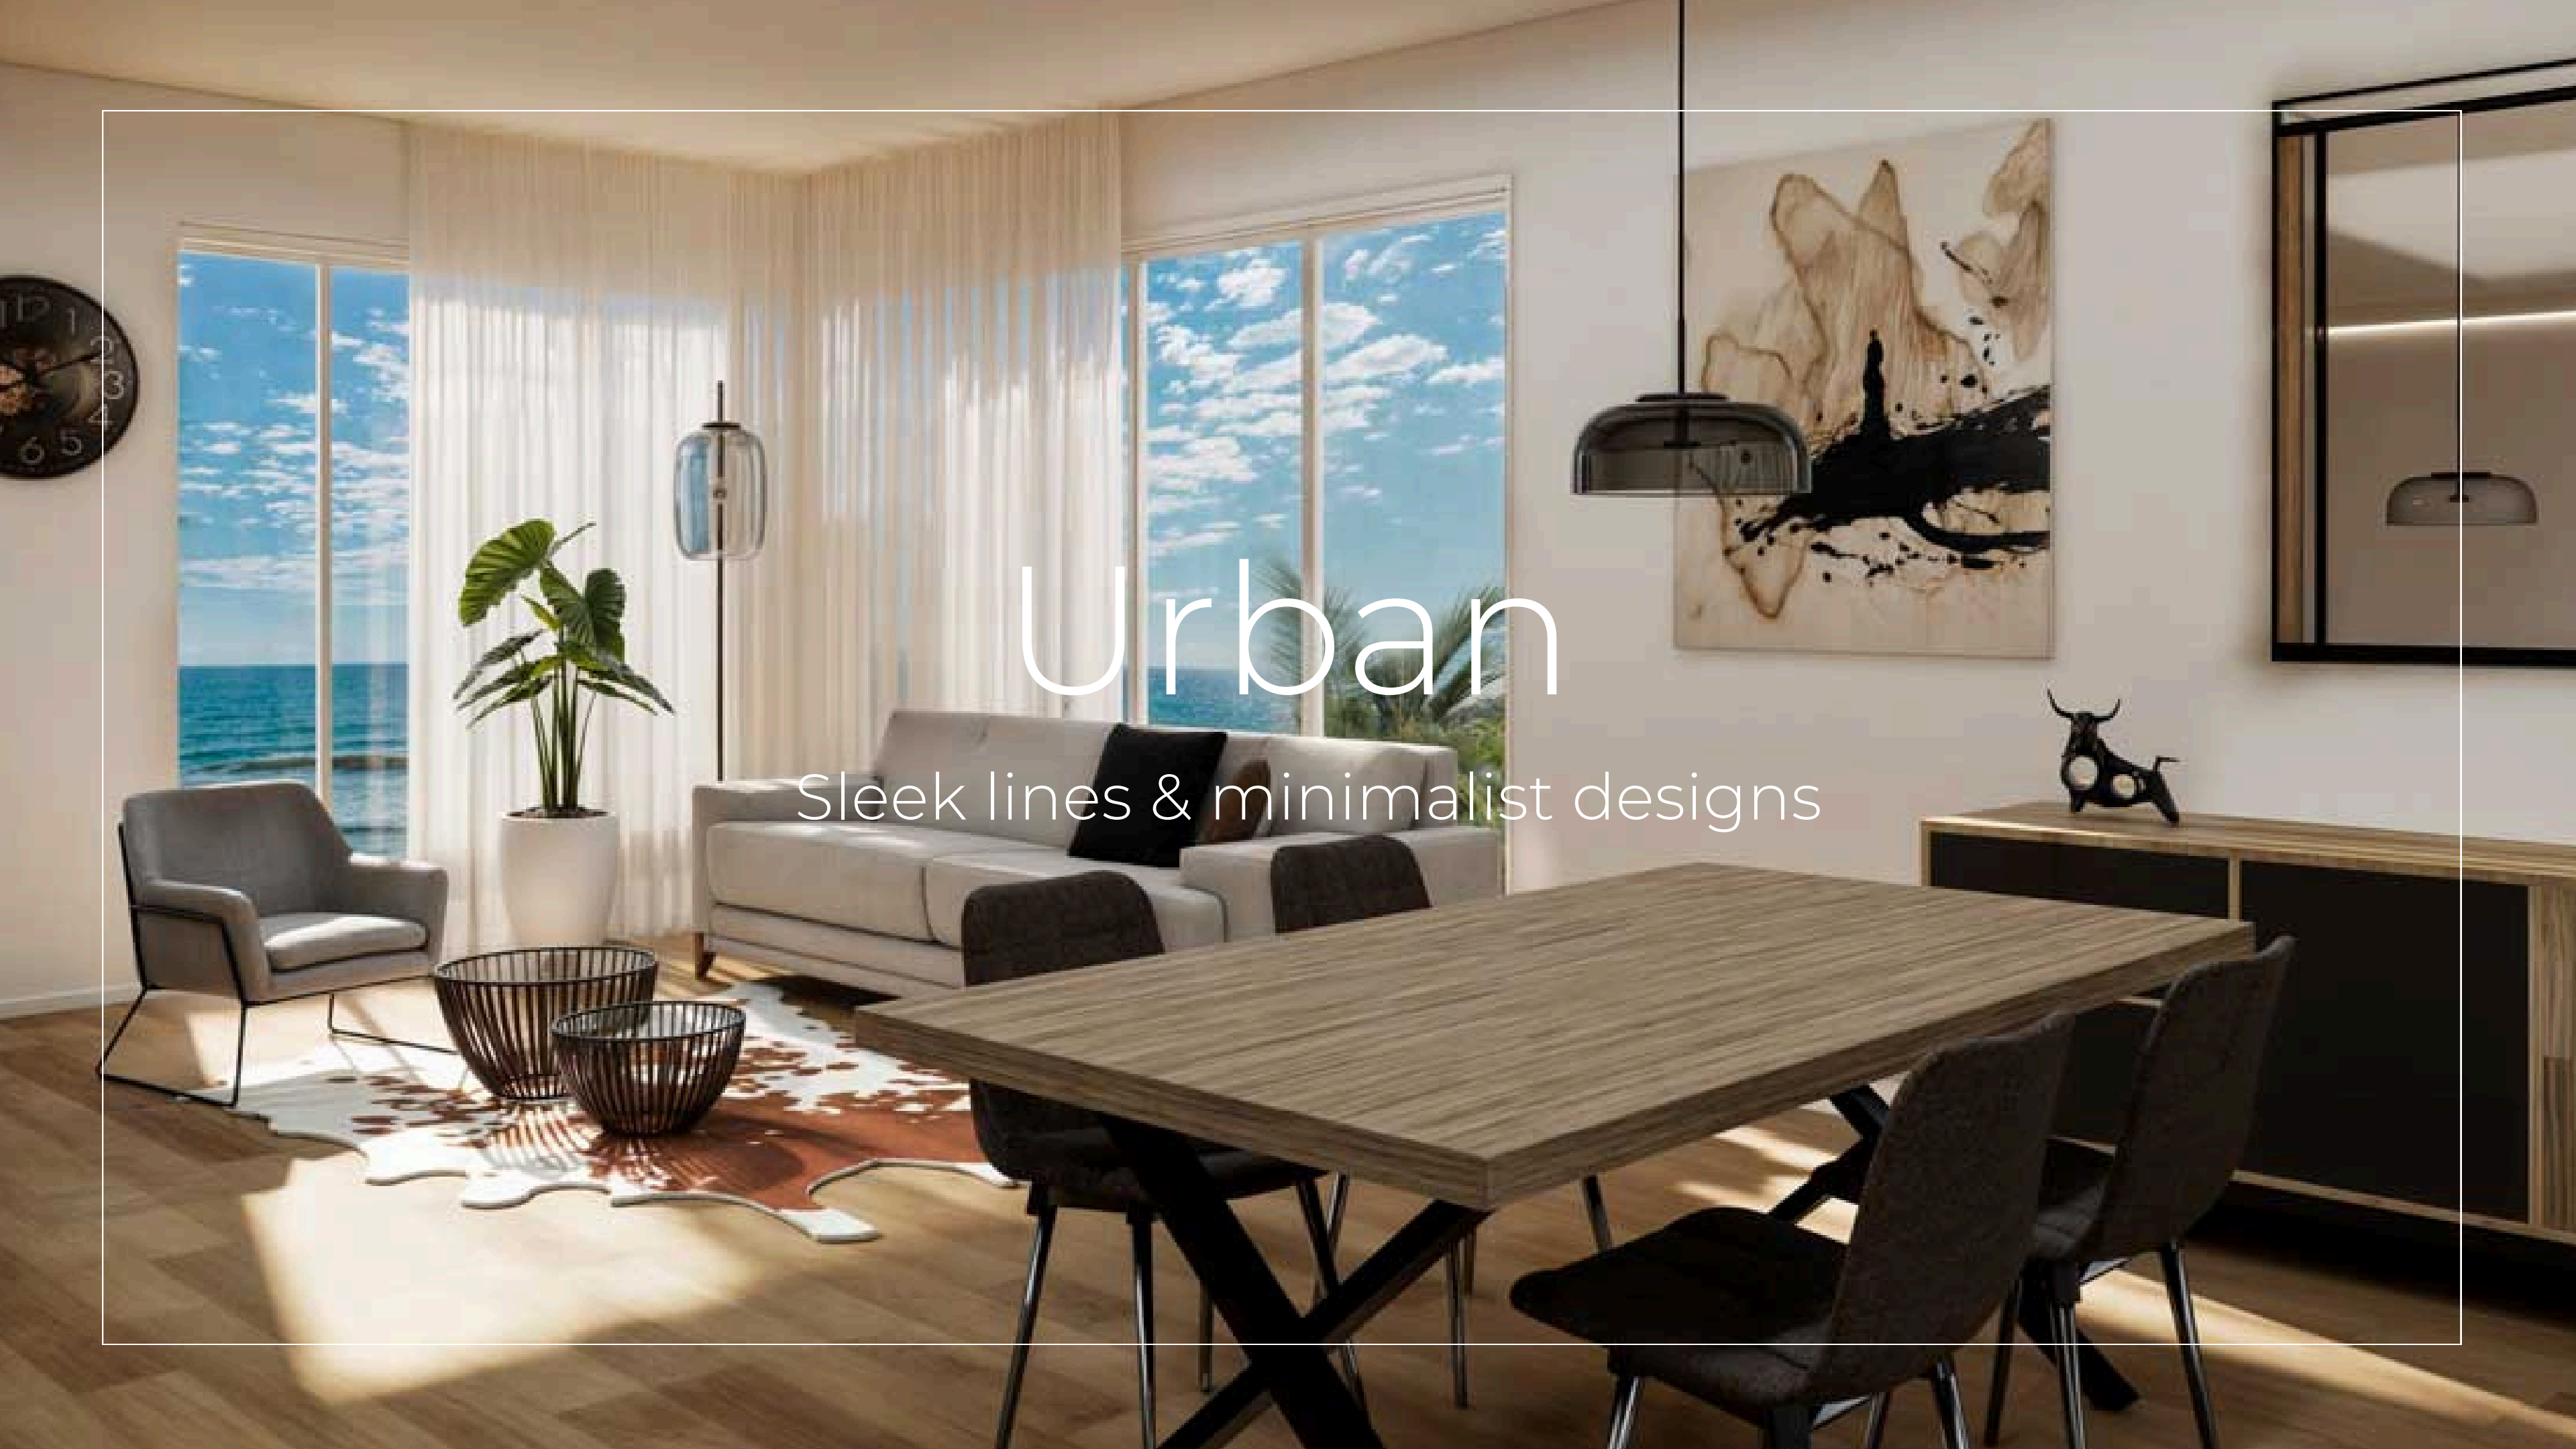

Urban

Sleek lines & minimalist designs